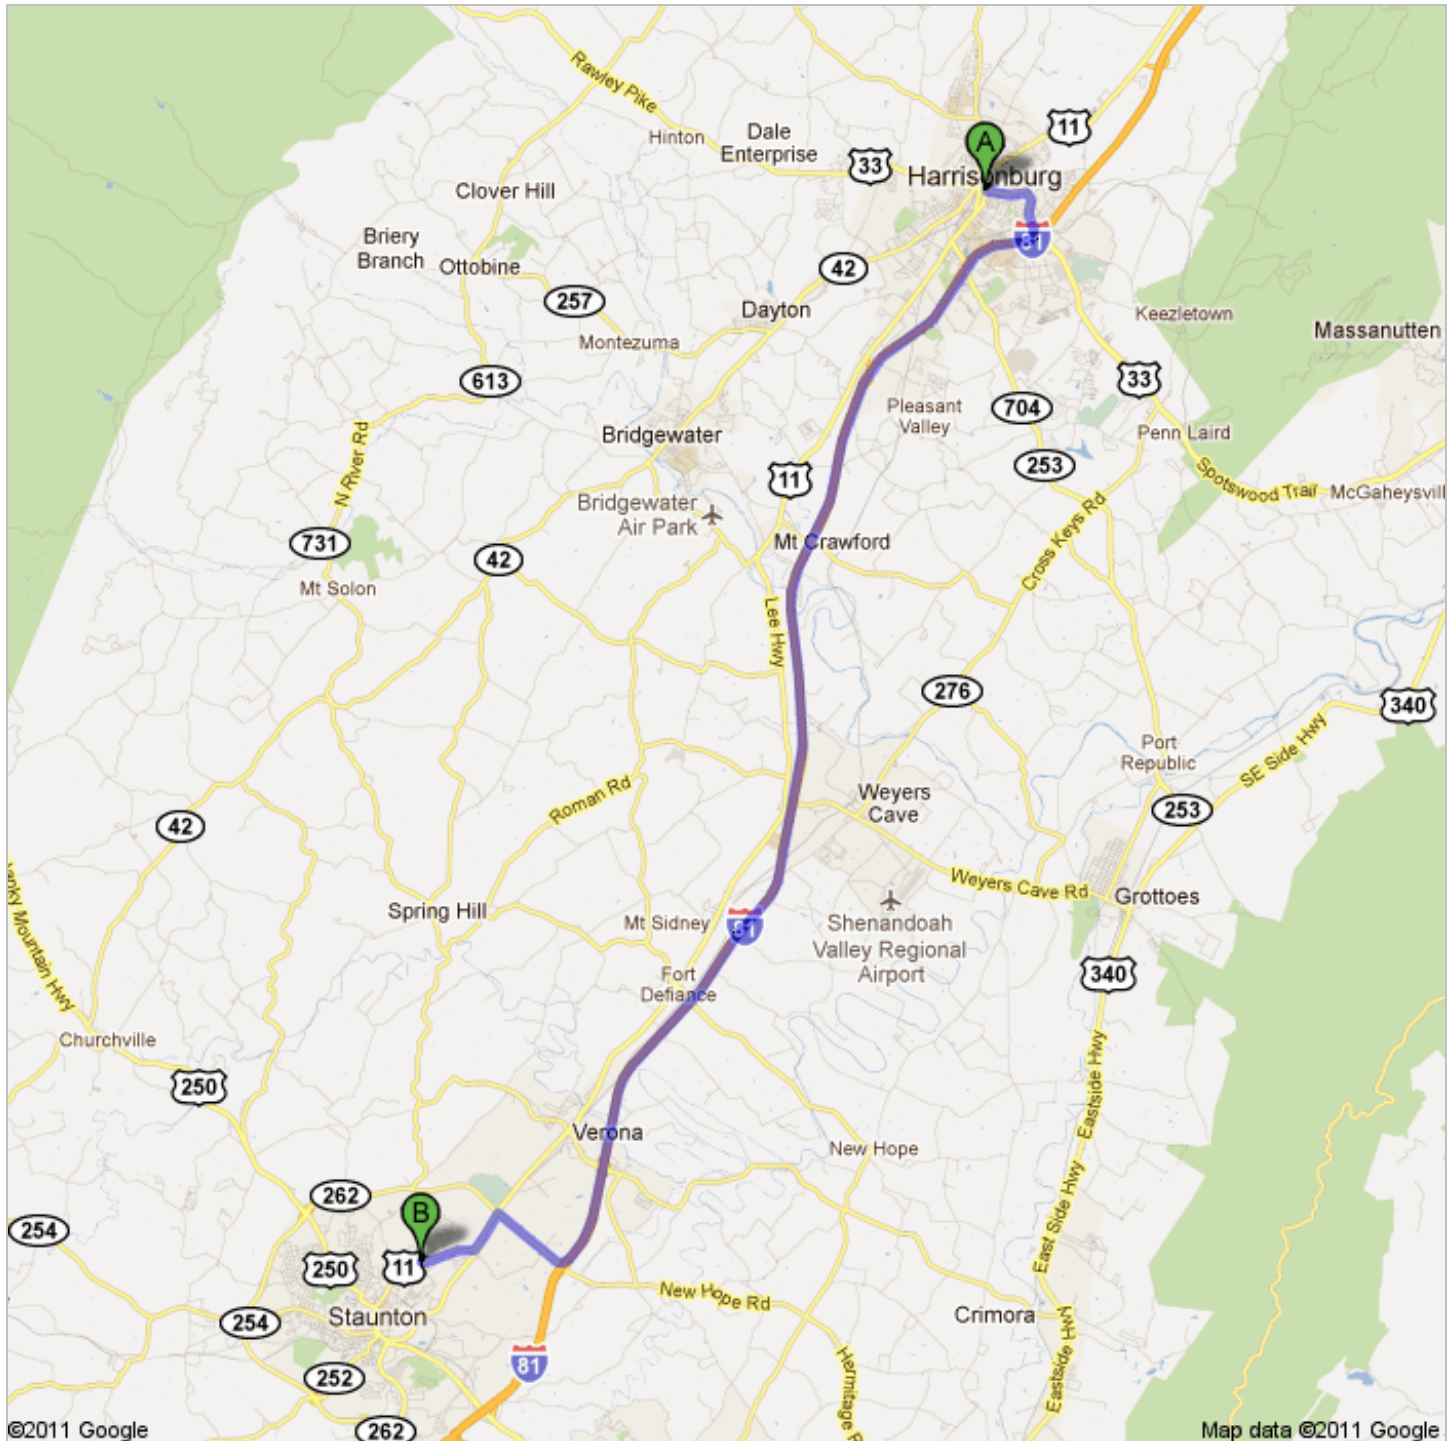

Save trees. Go green!

Download Google Maps on your phone at google.com/gmm

 Harrisonburg, VA

-
1. Head **north** on **N Main St** toward **Court Square** go 335 ft
total 335 ft
 -  2. Take the 1st right onto **E Elizabeth St** go 308 ft
total 0.1 mi
 -  3. Take the 1st right onto **N Federal St** go 384 ft
total 0.2 mi
 -  4. Take the 1st left onto **E Market St**
About 3 mins go 1.4 mi
total 1.6 mi
 -  5. Take the ramp onto **I-81 S**
About 20 mins go 21.8 mi
total 23.4 mi
 -  6. Take exit **225** toward **VA-262 S/Heritage Rd/Woodrow Wilson Pkwy** go 0.2 mi
total 23.6 mi
 -  7. Turn right onto **VA-262 S/Heritage Rd/Woodrow Wilson Pkwy**
Continue to follow VA-262 S
About 2 mins go 1.4 mi
total 25.0 mi
 -  8. Turn left onto **Commerce Rd**
About 2 mins go 0.5 mi
total 25.5 mi
 -  9. Slight right onto **N Augusta St**
About 3 mins go 1.2 mi
total 26.7 mi
 -  10. Turn right onto **Mactanley/Wilson St**
Destination will be on the left go 0.1 mi
total 26.8 mi
-
-  108 Mactanley, Staunton, VA 24401

These directions are for planning purposes only. You may find that construction projects, traffic, weather, or other events may cause conditions to differ from the map results, and you should plan your route accordingly. You must obey all signs or notices regarding your route.

Map data ©2011 Google

Directions weren't right? Please find your route on maps.google.com and click "Report a problem" at the bottom left.