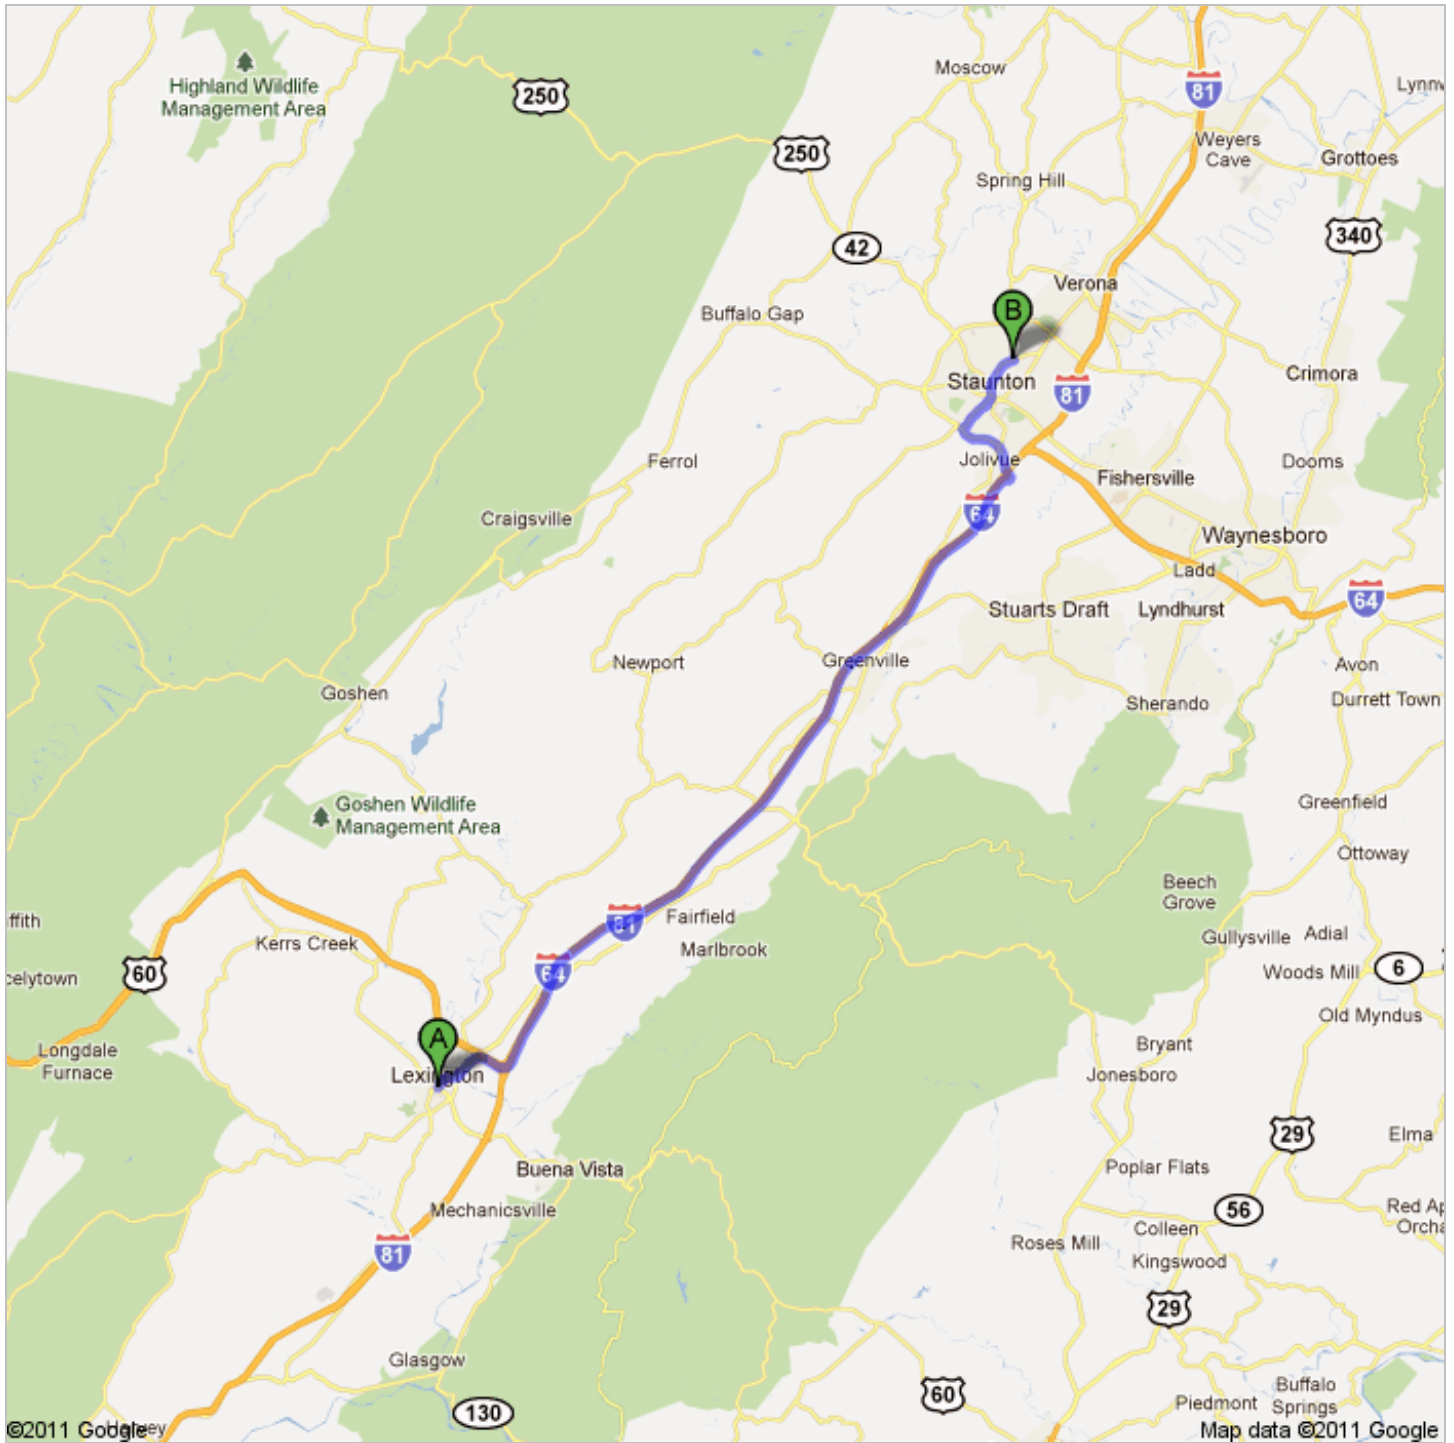

Save trees. Go green!
Download Google Maps on your phone at google.com/gmm

 Lexington, VA

1. Head **northwest** on **E Nelson St** toward **S Main St** go 62 ft
total 62 ft
-  2. Turn right onto **S Main St**
About 2 mins go 1.1 mi
total 1.1 mi
-  3. Turn right onto **US-11 N/N Lee Hwy/N Main St**
Continue to follow US-11 N/N Lee Hwy
About 2 mins go 0.9 mi
total 2.0 mi
-  4. Turn right to merge onto **I-64 E** toward **I-81/Charleston/Staunton**
About 31 mins go 29.9 mi
total 31.9 mi
-  5. Exit onto **VA-262 N**
About 4 mins go 3.1 mi
total 35.0 mi
-  6. Take the ramp to **VA-252 N/Middlebrook Rd** go 0.2 mi
total 35.2 mi
-  7. Turn right onto **VA-252 N/Middlebrook Rd**
Continue to follow VA-252 N
About 3 mins go 1.7 mi
total 36.9 mi
8. Continue onto **S Augusta St** go 1.7 mi
total 38.6 mi
About 4 mins
-  9. Turn left onto **College Cir** go 190 ft
total 38.6 mi
About 1 min
-  10. Take the 1st right onto **Mactanley/Wilson St** go 79 ft
total 38.6 mi
Destination will be on the right

 108 Mactanley, Staunton, VA 24401

These directions are for planning purposes only. You may find that construction projects, traffic, weather, or other events may cause conditions to differ from the map results, and you should plan your route accordingly. You must obey all signs or notices regarding your route.

Map data ©2011 Google

Directions weren't right? Please find your route on maps.google.com and click "Report a problem" at the bottom left.